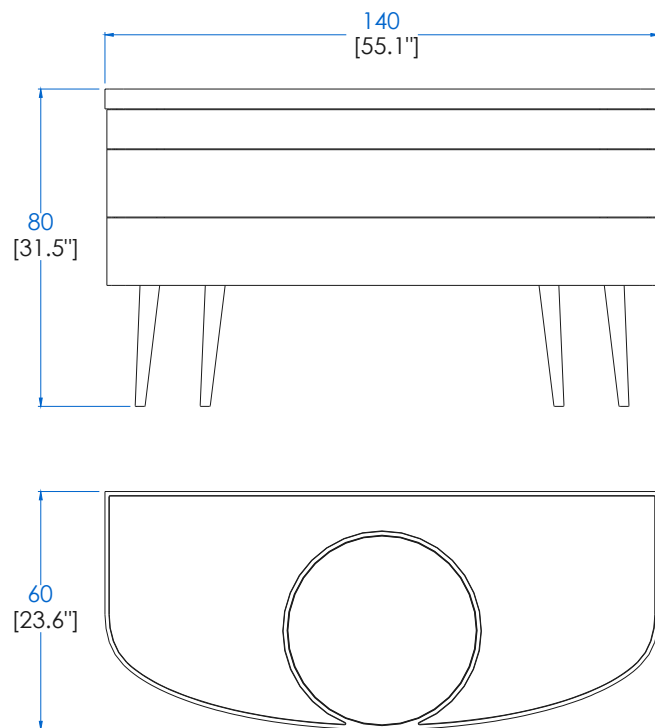

Collection REFLET

rochebobois
PARIS

design Sacha Lakic

P.CT.CD01 – Commode - L 140 H 80 P 60 cm

3 grands tiroirs avec système de touche-lâche, coulisses métalliques avec extraction totale. 2 portes bois latérales avec 2 étagères bois. Pieds hêtre massif et application du plateau en médium laqué. Plateau avec médaillon, tiroirs et portes en Sycomore. Fabrication européenne.

P.CT.CD01 – Chest of drawers - L 55,1" H 31,5" P 23,6"

3 large drawers with push-to-open mechanism, metallic rails with total extraction, 2 lateral doors in wood with 2 wood shelves. Legs in solid beech and top application in lacquered MDF. Top with insert, drawers and doors in Sycamore. Manufactured in Europe.

P.CT.CD01 – Cómoda

3 grandes cajones con sistema push open, guías metálicas con extracción total. 2 puertas de madera laterales con 2 estantes de madera. Patas en haya maciza y aplicación del sobre en médium lacado. Sobre con medallón, cajones y puertas en sicomoro. Fabricación europea.