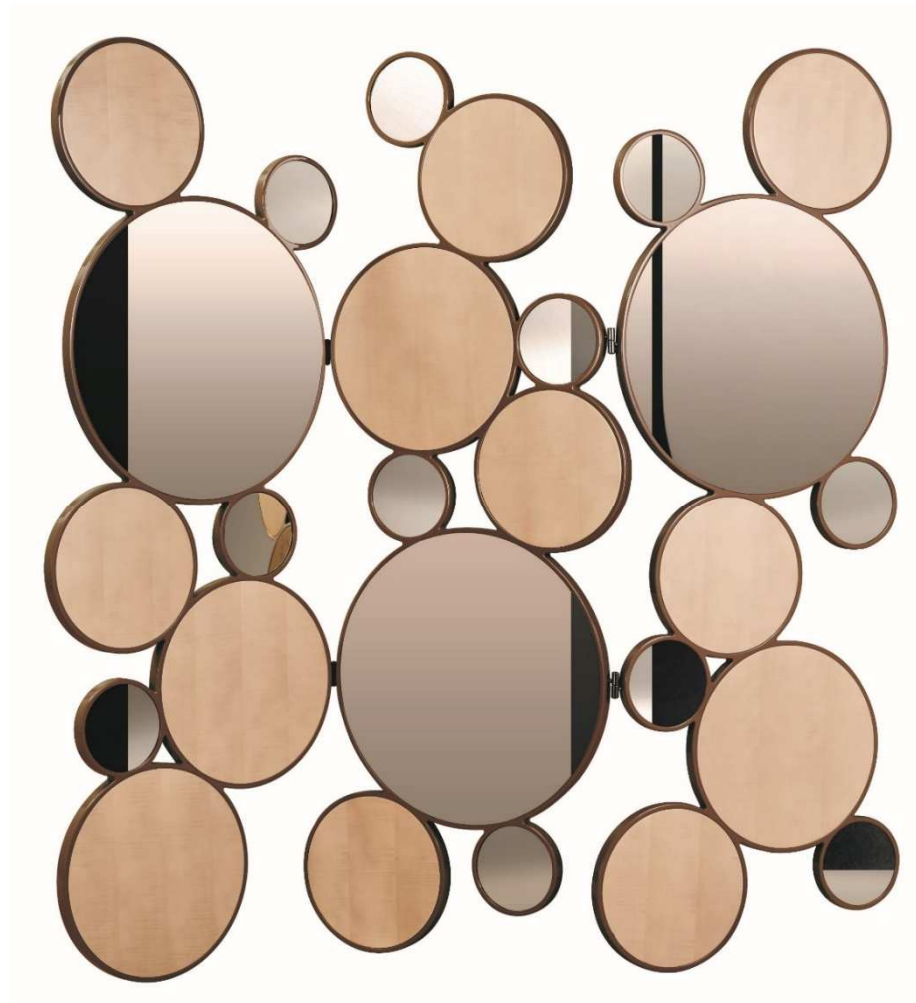

Collection REFLET

design Sacha Lakic

Paravent – Screen – Biombo