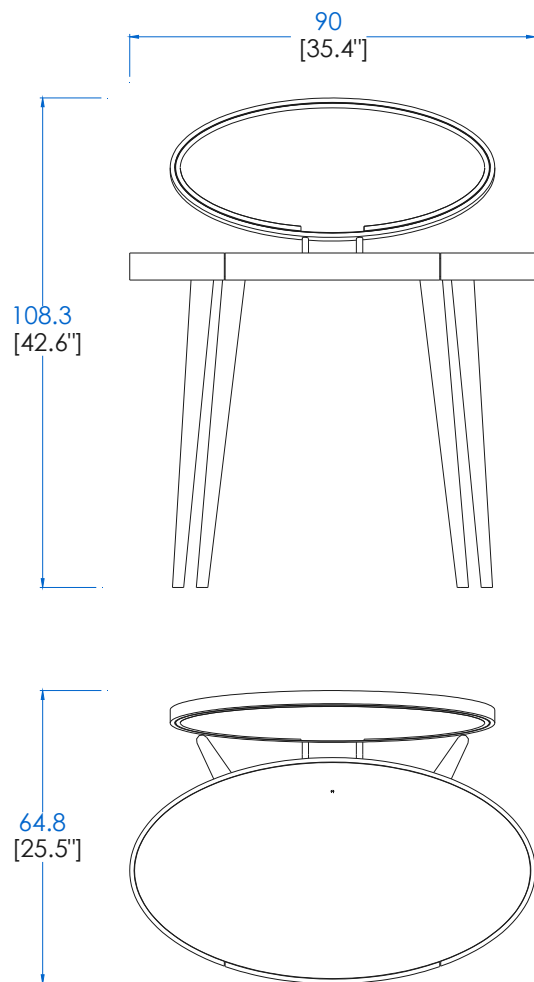

Collection REFLET

rochebobois
PARIS

design Sacha Lakic

P.CT.TC01 – Coiffeuse - L 90 H 108 P 65 cm

Structure en hêtre et médium laqué haute brillance, plateau en Sycomore. Miroir Bronze fixe avec quincaillerie finition Onyx et éclairage Led Blanc chaud. Système chargement Wireless. 1 tiroir avec division intérieur. Fabrication européenne.

P.CT.TC01 – Vanity - L 35,4" H 42,6" P 25,5"

Structure in beech and MDF with high gloss finish, top in Sycamore. Fixed bronze mirror with hardware in Onyx finish and warm white Led lighting, Wireless. 1 drawer with interior division. Manufactured in Europe.

P.CT.TC01 – Tocador

Estructura haya y medium lacado alto brillo, tapa en sicomoro. Espejo bronce fijo con herraje acabado Onyx e iluminación Led blanca cálida y Wireless. 1 cajón con división interior. Fabricación europea.