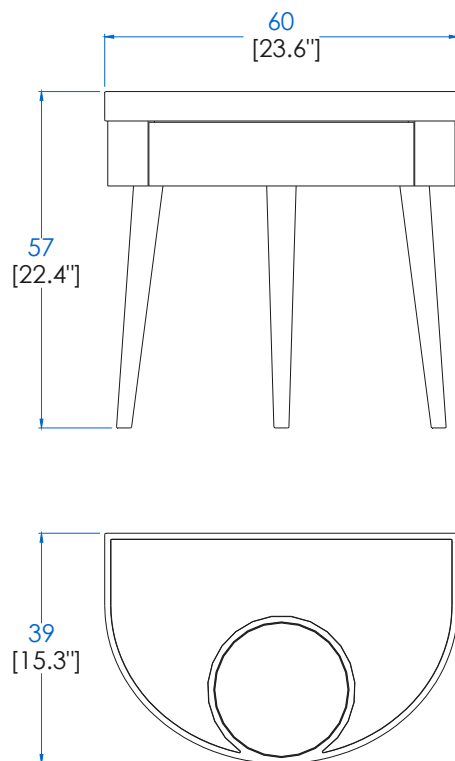

Chevet 1 tiroir – Bedside table with 1 drawer – Mesita 1 cajón

Collection REFLET

rochebobois
PARIS

design Sacha Lakic

P.CT.CH01 – Chevet 1 tiroir - L 60 H 57 P 39 cm

1 tiroir avec coulisses métalliques et amortisseur. Pieds hêtre et application du plateau en médium laqué, plateau avec médaillon, tiroir et ceinture en Sycomore. Fabrication européenne.

P.CT.CH01 – Bedside table with 1 drawer - L 23,6" H 22,4" P 15,3"

1 drawer with metallic rails and shock absorber. Legs in beech and top application in lacquered MDF, top with insert, drawer and belt Sycamore. Manufactured in Europe.

P.CT.CH01 – Mesita 1 cajón

1 cajón con guías metálicas y amortiguador. Patas haya y aplicación del sobre en medium lacado, sobre con medallón, cajón y cintura en sicomoro. Fabricación europea.

P.CT.CH01T – Chevet 1 tiroir, avec vinyle - L 60 H 57 P 39 cm

1 tiroir avec coulisses métalliques et amortisseur. Pieds hêtre et application du plateau en médium laqué, plateau avec médaillon vinyl Gache 16, tiroir et ceinture en Sycomore.

P.CT.CH01T – Bedside table 1 drawer, with vinyl - L 23,6" H 22,4" P 15,3"

1 drawer with metallic rails and shock absorber. Legs in beech and top application in lacquered MDF, top with insert in Vinyl Gache 16, drawer and belt Sycamore. Manufactured in Europe.

P.CT.CH01T – Mesita 1 cajón, con vinilo

1 cajón con guías metálicas y amortiguador. Patas haya y aplicación del sobre en medium lacado, sobre con medallón vinyl Gache 16, cajón y cintura en sicomoro. Fabricación europea.