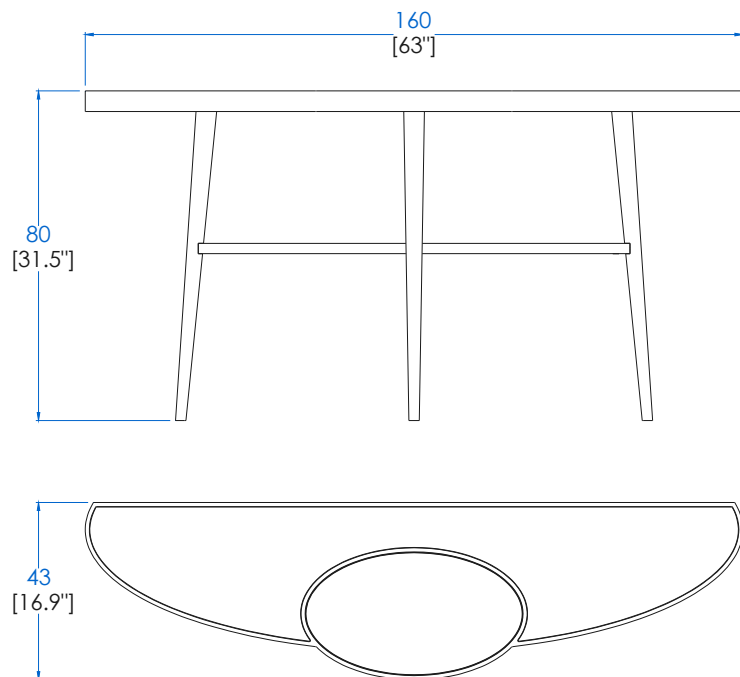

# Collection REFLET

rochebobois  
PARIS

design Sacha Lakic

**P.CT.CL01 – Console - L 160 H 80 P 43 cm**

Console, structure hêtre et médium laqué mat ou haute brillance. Médaillon miroir Bronze et grand plateau en Sycomore (3 coloris). Fabrication européenne.

**P.CT.CL01 – Console - L 63" H 31,5" P 16,9"**

Console structure in beech and MDF, matte or high gloss black lacquer finish. Insert in bronze mirror and large top in sycamore (3 colours available). Manufactured in Europe.