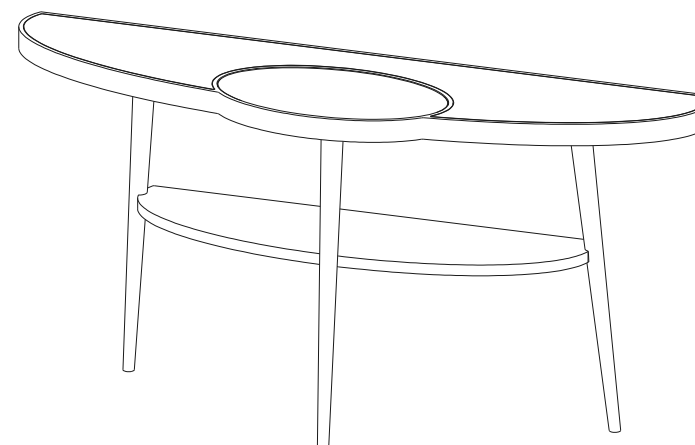

P.CT.CL01T – Console, avec vinyle - L 160 H 80 P 43 cm

Console, structure hêtre et médium laqué mat ou haute brillance. Médaillon en Vinyle Gache 16 et grand plateau en Sycomore (3 coloris). Fabrication européenne.

P.CT.CL01T – Console, with vinyl - L 63" H 31,5" P 16,9"

Console structure in beech and MDF, matte or high gloss black lacquer finish. Insert in Vinyl Gache 16 and large top in sycamore (3 colours available). Manufactured in Europe.

P.CT.CL01T – Consola, con vinilo

Consola, estructura haya y médium lacado mate o alto brillo. Medallón en vinilo Gache 16 y gran sobre en sicomoro (3 colores). Fabricación europea.