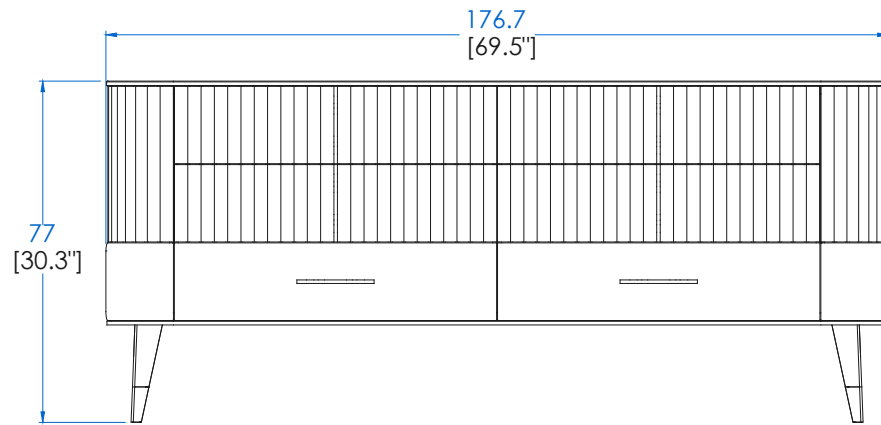

Collection EDEN ROCK

rochebobois
PARIS

design Sacha Lakic

P.ER.CD01C – Commode Double 6 Tiroirs – L176,7 H77 P57,7 cm

Dessus marbre Carrare, 4 tiroirs en merisier, 2 tiroirs en Ecopelle avec coulisses métalliques. Structure merisier massif teinté. Applications et pieds sabots laiton brossé.

P.ER.CD01C – Double Chest 6 Drawers – L69,5" H30,3" P22,7"

Top in carrare marble, 4 drawers in cherry wood, 2 drawers in Ecopelle with metallic rails. Structure in solid cherry wood with stained finish. Detailing and leg bases in brushed brass.

P.ER.CD01C – Cómoda Doble 6 Cajones

Sobre de mármol Carrara, 4 cajones de cerezo, 2 cajones Ecopiel con correderas metálicas. Estructura de cerezo macizo tintado. Aplicaciones y embellecedores de las patas en latón cepillado.