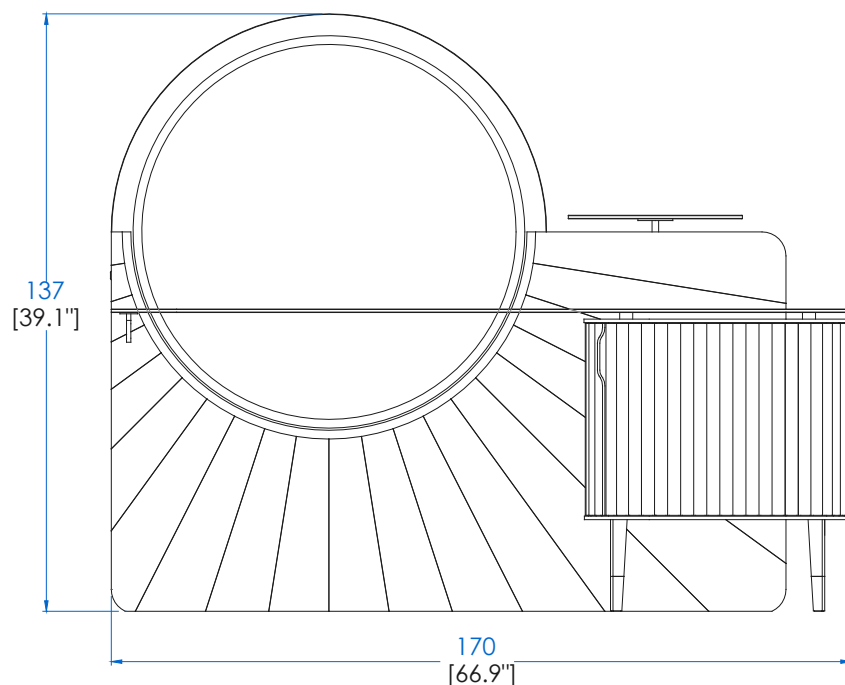

Collection EDEN ROCK

rochebobois
PARIS

design Sacha Ladic

P.ER.TC01 - Coiffeuse 1 Porte, avec éclairage – L170 H137 P45 cm

1 Porte, 1 étagère intérieur bois amovible (taquets), LED sur le miroir, plateau et étagère suspendu en verre bronze trempé. Structure médium plaqué merisier, pieds merisier massif, applications et pieds sabots laiton brossé.

P.ER.TC01 - Dressing Table 1 Door, with lighting – L66,9" H39,1" P17,7"

1 Door, 1 removable inside shelf in wood (on pegs), LED on the mirror, top and shelf in bronze tempered glass. Structure in MDF with cherry wood veneer, legs in solid cherry wood, applications and leg bases in brushed brass.

P.ER.TC01 – Tocado 1 Puerta, con iluminación

1 Puerta, 1 estante interior de madera amovible (tacos), LED en el espejo, sobre y estante suspendido en cristal bronce templado. Estructura en médium chapado de cerezo silvestre, patas de cerezo macizo, aplicaciones y embellecedores de las patas de latón cepillado.