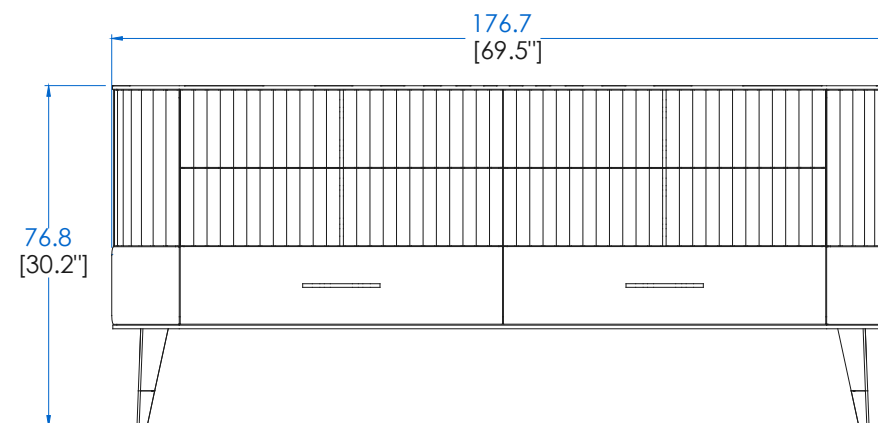

P.ER.TC01 - Dressing Table 1 Door, with lighting – L66,9" H39,1" P17,7"

1 Door, 1 removable inside shelf in wood (on pegs), LED on the mirror, top and shelf in bronze tempered glass. Structure in MDF with cherry wood veneer, legs in solid cherry wood, applications and leg bases in brushed brass.

P.ER.CD01 – Commode Double 6 Tiroirs – L176,7 H76,8 P57,7 cm

Dessus bois, 4 tiroirs en merisier, 2 tiroirs en Ecopelle avec coulisses métalliques. Structure merisier massif teinté. Applications et pieds sabots laiton brossé.

P.ER.CD01 – Double Chest 6 Drawers – L69,5" H30,2" P22,7"

Top in wood, 4 drawers in cherry wood, 2 drawers in Ecopelle with metallic rails. Structure in solid cherry wood with stained finish. Detailing and leg bases in brushed brass.

P.ER.CD01S – Commode Double 6 Tiroirs – L176,7 H76,8 P57,7 cm

Dessus soleil, 4 tiroirs en merisier, 2 tiroirs en Ecopelle avec coulisses métalliques. Structure merisier massif teinté. Applications et pieds sabots laiton brossé.