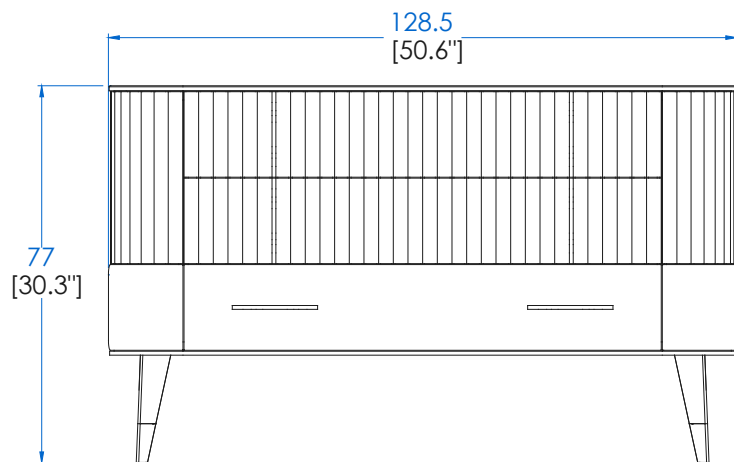

Collection EDEN ROCK

rochebobois
PARIS

design Sacha Ladic

P.ER.CD02C – Commode 3 Tiroirs – L128,5 H77 P57,7 cm

Dessus marbre Carrare, 2 tiroirs en merisier, 1 tiroirs en Ecopelle avec coulisses métalliques. Structure merisier massif teinté. Applications et pieds sabots laiton brossé.

P.ER.CD02C – Chest 3 Drawers – L50,6" H30,3" P22,7"

Top in Carrare marble, 2 drawers in cherry wood, 1 drawer in Ecopelle with metallic rails. Structure in solid cherry wood, stained finish. Detailing and leg bases in brushes brass.

P.ER.CD02C – Cómoda 3 Cajones

Sobre de mármol Carrara, 2 cajones de cerezo silvestre, 1 cajón en Ecopiel con correderas de metal. Estructura de cerezo silvestre macizo tintado. Aplicaciones y embellecedores de las patas en latón cepillado.