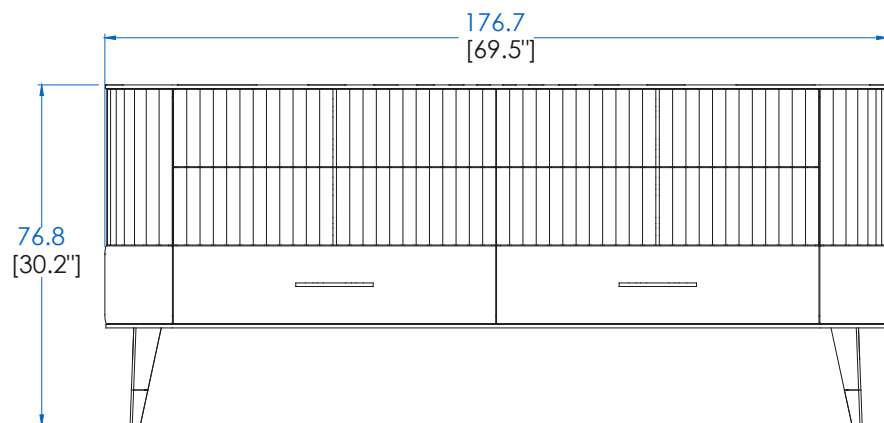

P.ER.TC01 - Dressing Table 1 Door, with lighting – L66,9" H39,1" P17,7"

1 Door, 1 removable inside shelf in wood (on pegs), LED on the mirror, top and shelf in bronze tempered glass. Structure in MDF with cherry wood veneer, legs in solid cherry wood, applications and leg bases in brushed brass.

P.ER.CD01 – Commode Double 6 Tiroirs – L176,7 H76,8 P57,7 cm

Dessus bois, 4 tiroirs en merisier, 2 tiroirs en Ecopelle avec coulisses métalliques. Structure merisier massif teinté. Applications et pieds sabots laiton brossé.

P.ER.CD01 – Double Chest 6 Drawers – L69,5" H30,2" P22,7"

Top in wood, 4 drawers in cherry wood, 2 drawers in Ecopelle with metallic rails. Structure in solid cherry wood with stained finish. Detailing and leg bases in brushed brass.

P.ER.CD01S – Commode Double 6 Tiroirs – L176,7 H76,8 P57,7 cm

Dessus soleil, 4 tiroirs en merisier, 2 tiroirs en Ecopelle avec coulisses métalliques. Structure merisier massif teinté. Applications et pieds sabots laiton brossé.