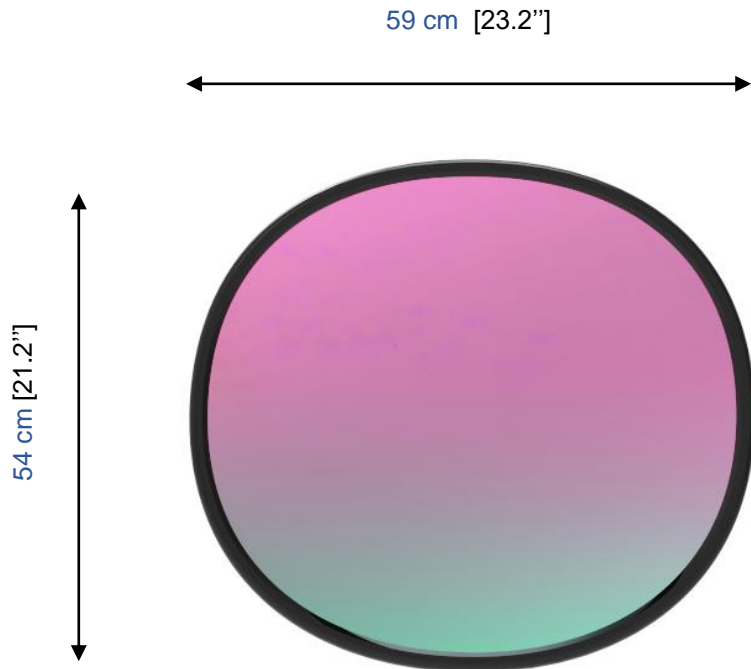

Collection WABI SABI miroir - mirror - espejo

rochebobois
PARIS

design Denis GUIDONE

WABMIR59MXV

Miroir en verre dichroïque dégradé sur support MDF et cadre en panneaux bois laqué noir. Cadre laqué blanc en option.

WABMIR59MXV

Mirror in gradient dichroic glass on MDF support and black frame in laquered wood panels. Optional white laquered frame.

WABMIR59MXV

Espejo en vidrio dicroico degradado sobre un soporte de MDF y marco en paneles de madera lacada en negro. Marco lacado en blanco como opción.