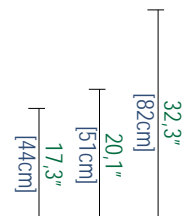

1 Grand Canapé 3 places
Large 3-seat sofa
Gran sofa 3 plazas