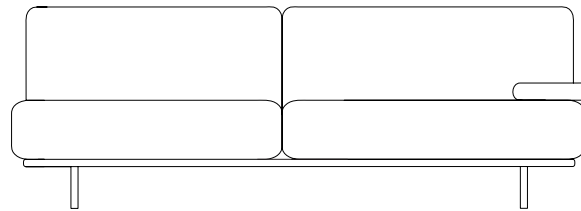

30 Grand batarde 3 places acc. Droit
Large 3-seat 1-arm unit right armrest
Gran batard 3 plazas apoy. Derecho