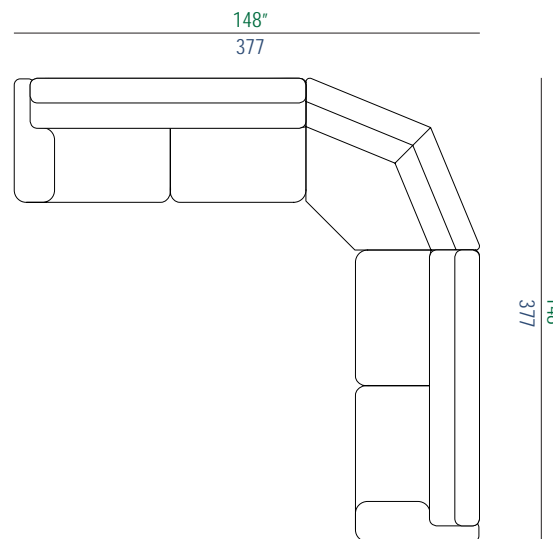

ENVERGURE

design Philippe BOUIX

COMPOSITION

- 29 Grand bâtarde 3 places acc. Gauche
  Large 3-seat 1-arm unit left armrest
  Gran batard 3 plazas apoy. Izquierdo
- 04 Angle panoramique
  Panoramic corner
  Gran angulo
- 30 Grand bâtarde 3 places acc. Droit
  Large 3-seat 1-arm unit right armrest
  Gran batard 3 plazas apoy. Derecho