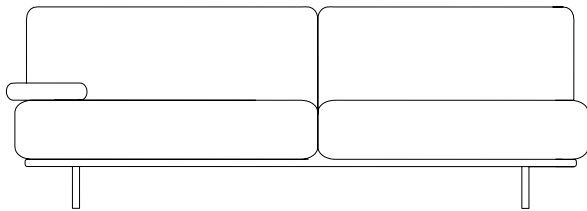

ENVERGURE

design Philippe BOUIX

29 Grand batarde 3 places acc. Gauche
Large 3-seat 1-arm unit left armrest
Gran batard 3 plazas apoy. Izquierdo