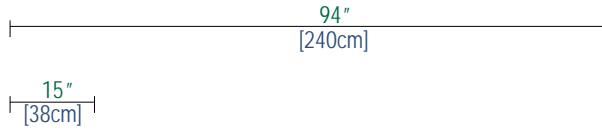

1 Grand Canapé 3 places
Large 3-seat sofa
Gran sofa 3 plazas