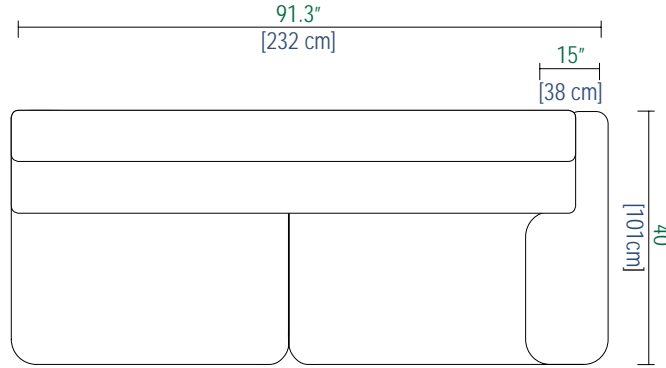

30 Grand batarde 3 places acc. Droit
Large 3-seat 1-arm unit right armrest
Gran batard 3 plazas apoy. Derecho