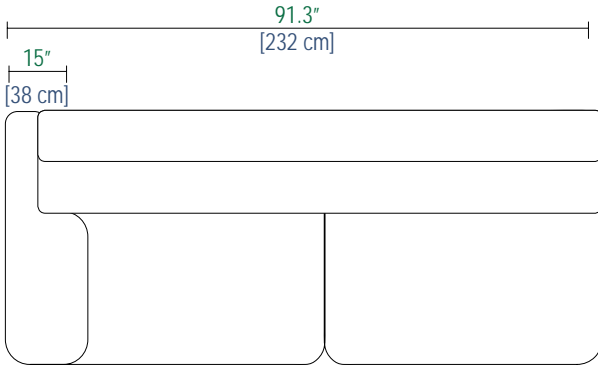

ENVERGURE

design Philippe BOUIX

29 Grand batarde 3 places acc. Gauche
Large 3-seat 1-arm unit left armrest
Gran batard 3 plazas apoy. Izquierdo