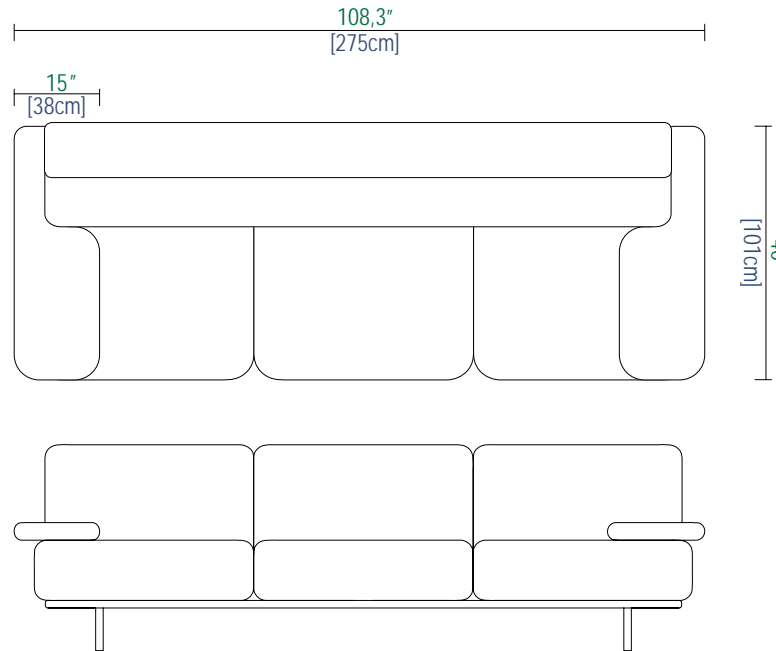

# ENVERGURE

design Philippe BOUIX

SX Canapé 5 places  
5-seat sofa  
Sofà 5 plazas

X Canapé 4 places  
4-seat sofa  
Sofà 4 plazas

# ENVERGURE

design Philippe BOUIX

2 Canapé 3 places  
3-seat sofa  
Sofa 3 plazas

84,6"  
[215cm]

15"  
[38cm]

1 Fauteuil  
Armchair  
Sillon

39,3"  
[100 cm]

10,2"  
[26 cm]

40"  
[101cm]

24"  
[61 cm]

32,3"  
[82cm]

20,1"  
[51cm]

17,3"  
[44cm]