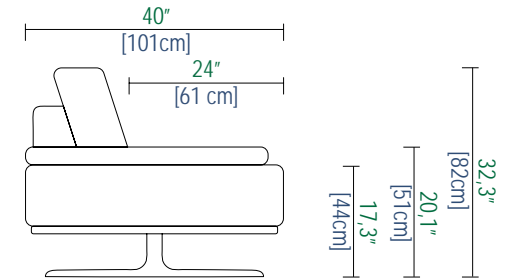

# ENVERGURE

design Philippe BOUIX

2 Canapé 3 places  
3-seat sofa  
Sofa 3 plazas

84,6"  
[215cm]

15"  
[38cm]

1 Fauteuil  
Armchair  
Sillon

39,3"  
[100 cm]

10,2"  
[26 cm]

40"  
[101cm]

24"  
[61 cm]

32,3"  
[82cm]

20,1"  
[51cm]

17,3"  
[44cm]

# ENVERGURE

design Philippe BOUIX

29 Grand batarde 3 places acc. Gauche  
Large 3-seat 1-arm unit left armrest  
Gran batard 3 plazas apoy. Izquierdo

30 Grand batarde 3 places acc. Droit  
Large 3-seat 1-arm unit right armrest  
Gran batard 3 plazas apoy. Derecho