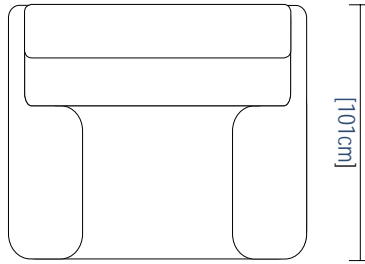

# ENVERGURE

design Philippe BOUIX

3 Canapé 3/4 places  
3/4-seat sofa  
Sofa 3/4 plazas

1 Grand Canapé 3 places  
Large 3-seat sofa  
Gran sofa 3 plazas

# ENVERGURE

design Philippe BOUIX

2 Canapé 3 places  
3-seat sofa  
Sofa 3 plazas

84,6"  
[215cm]

15"  
[38cm]

1 Fauteuil  
Armchair  
Sillon

39,3"  
[100 cm]

10,2"  
[26 cm]

40"  
[101cm]

24"  
[61 cm]

32,3"  
[82cm]

20,1"  
[51cm]

17,3"  
[44cm]