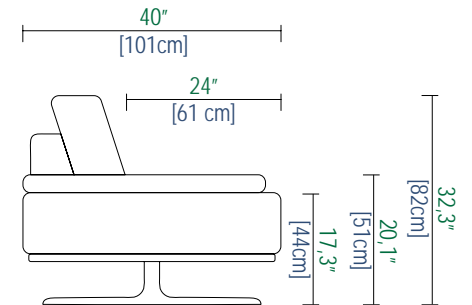

# ENVERGURE

design Philippe BOUIX

SX Canapé 5 places  
5-seat sofa  
Sofà 5 plazas

X Canapé 4 places  
4-seat sofa  
Sofà 4 plazas

# ENVERGURE

design Philippe BOUIX

2 Canapé 3 places  
3-seat sofa  
Sofa 3 plazas

84,6"  
[215cm]

15"  
[38cm]

1 Fauteuil  
Armchair  
Sillon

39,3"  
[100 cm]

10,2"  
[26 cm]

40"  
[101cm]

24"  
[61 cm]

32,3"  
[82cm]

20,1"  
[51cm]

17,3"  
[44cm]