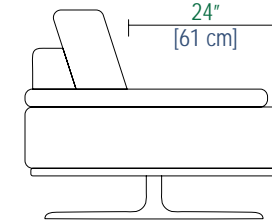

# ENVERGURE

design Philippe BOUIX

SX Canapé 5 places  
5-seat sofa  
Sofà 5 plazas

X Canapé 4 places  
4-seat sofa  
Sofà 4 plazas

# ENVERGURE

design Philippe BOUIX

3 Canapé 3/4 places  
3/4-seat sofa  
Sofa 3/4 plazas

1 Grand Canapé 3 places  
Large 3-seat sofa  
Gran sofa 3 plazas

# ENVERGURE

design Philippe BOUIX

2 Canapé 3 places  
3-seat sofa  
Sofa 3 plazas

84,6"  
[215cm]

15"  
[38cm]

1 Fauteuil  
Armchair  
Sillon

39,3"  
[100 cm]

10,2"  
[26 cm]

40"  
[101cm]

24"  
[61 cm]

32,3"  
[82cm]

20,1"  
[51cm]

17,3"  
[44cm]