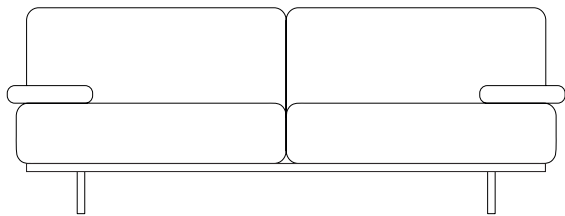

# ENVERGURE

design Philippe BOUIX

SX Canapé 5 places  
5-seat sofa  
Sofà 5 plazas

X Canapé 4 places  
4-seat sofa  
Sofà 4 plazas

# ENVERGURE

design Philippe BOUIX

3 Canapé 3/4 places  
3/4-seat sofa  
Sofa 3/4 plazas

1 Grand Canapé 3 places  
Large 3-seat sofa  
Gran sofa 3 plazas

# ENVERGURE

design Philippe BOUIX

2 Canapé 3 places  
3-seat sofa  
Sofa 3 plazas

84,6"  
[215cm]

15"  
[38cm]

1 Fauteuil  
Armchair  
Sillon

39,3"  
[100 cm]

10,2"  
[26 cm]