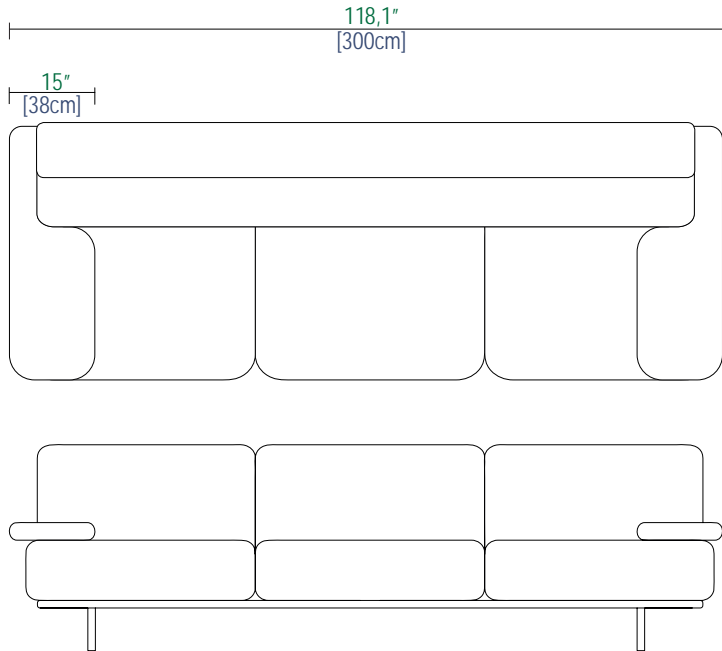

# ENVERGURE

design Philippe BOUIX

SX Canapé 5 places  
5-seat sofa  
Sofà 5 plazas

X Canapé 4 places  
4-seat sofa  
Sofà 4 plazas

# ENVERGURE

design Philippe BOUIX

2 Canapé 3 places  
3-seat sofa  
Sofa 3 plazas

84,6"  
[215cm]

15"  
[38cm]

1 Fauteuil  
Armchair  
Sillon

39,3"  
[100 cm]

10,2"  
[26 cm]