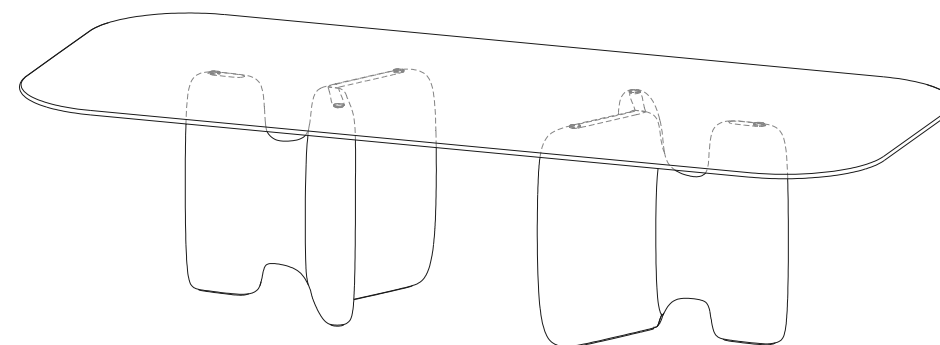

Collection RIO IPANEMA

rochebobois
PARIS

design Bruno Moinard

P.RI.MS03V – Table Repas Rectangulaire - Plateau Verre Trempé - L300 H75,2 P130 cm
Plateau fixe verre trempé ép. 15mm, 2 piétements chêne massif défibré teinté (nombreuses teintes).

P.RI.MS03V – Rectangular Dining Table - Top in Tempered Glass - L118,1" H29,6" P51,2"
Fixed top in 15mm-thick tempered glass, base in defibered solid oak (many stains available).

P.RI.MS03V – Mesa de Comedor Rectangular - Sobre de Cristal Templado
Sobre fijo de cristal Templado gr. 15 mm, 2 patas de roble macizo desfibrado tintado (muchos colores).

P.RI.MS03V – Table Repas Rectangulaire - Plateau Verre Extra-Clair - L300 H75,2 P130 cm
Plateau fixe verre extra-clair ép. 15mm, 2 piétements chêne massif défibré teinté (nombreuses teintes).

P.RI.MS03V – Rectangular Dining Table - Top in Extra Clear Glass - L118,1" H29,6" P51,2"
Fixed top in 15mm-thick extra clear glass, 2 bases in defibered solid oak (many stains available).

P.RI.MS03V – Mesa de Comedor Rectangular - Sobre de Cristal Extra-Claro
Sobre fijo de cristal extra claro gr. 15 mm, 2 patas de roble macizo desfibrado tintado (muchos colores).