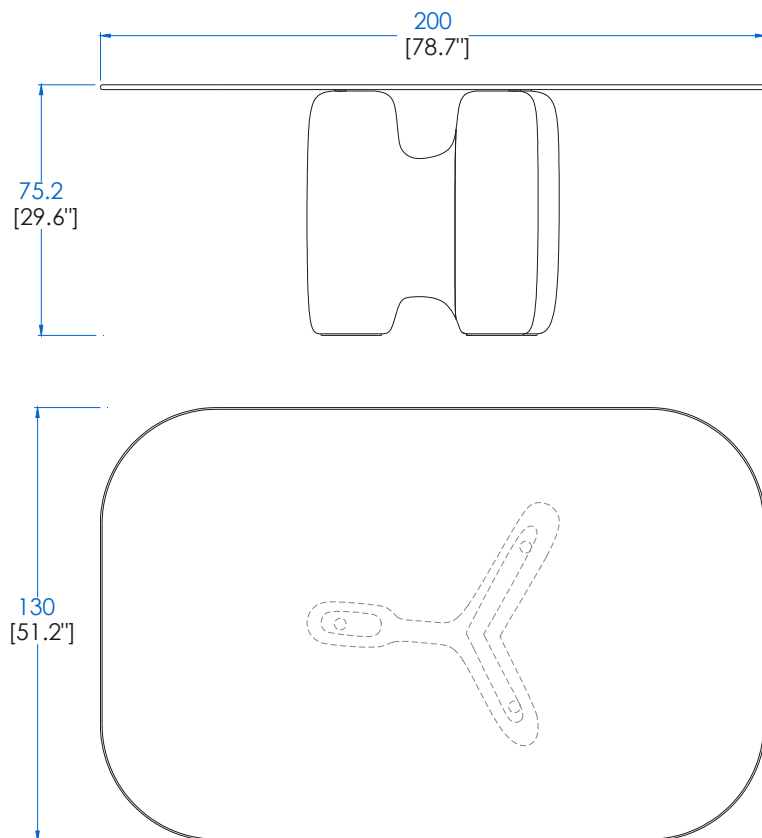

Collection RIO IPANEMA

rochebobois
PARIS

design Bruno Moinard

P.RI.MS02V – Table Repas Rectangulaire - Plateau Verre Trempé - L200 H75,2 P130 cm
Plateau fixe verre trempé ép. 15mm, piètement chêne massif défibré teinté (nombreuses teintes).

P.RI.MS02V – Rectangular Dining Table - Top in Tempered Glass - L78,7" H29,6" P51,2"
Fixed top in 15mm-thick tempered glass, base in defibered solid oak (many stains available).

P.RI.MS02V – Mesa de Comedor Rectangular - Sobre de Cristal Templado
Sobre fijo de cristal Templado gr. 15 mm, base de roble macizo desfibrado tintado (muchos colores).

P.RI.MS02V – Table Repas Rectangulaire - Plateau Verre Extra-Clair - L200 H75,2 P130 cm
Plateau fixe verre extra-clair ép. 15mm, piètement chêne massif défibré teinté (nombreuses teintes).

P.RI.MS02V – Rectangular Dining Table - Top in Extra Clear Glass - L78,7" H29,6" P51,2"
Fixed top in 15mm-thick extra clear glass, base in defibered solid oak (many stains available).

P.RI.MS02V – Mesa de Comedor Rectangular - Sobre de Cristal Extra-Claro
Sobre fijo de cristal extra claro grosor 15 mm, pata de roble macizo desfibrado tintado (muchos colores).