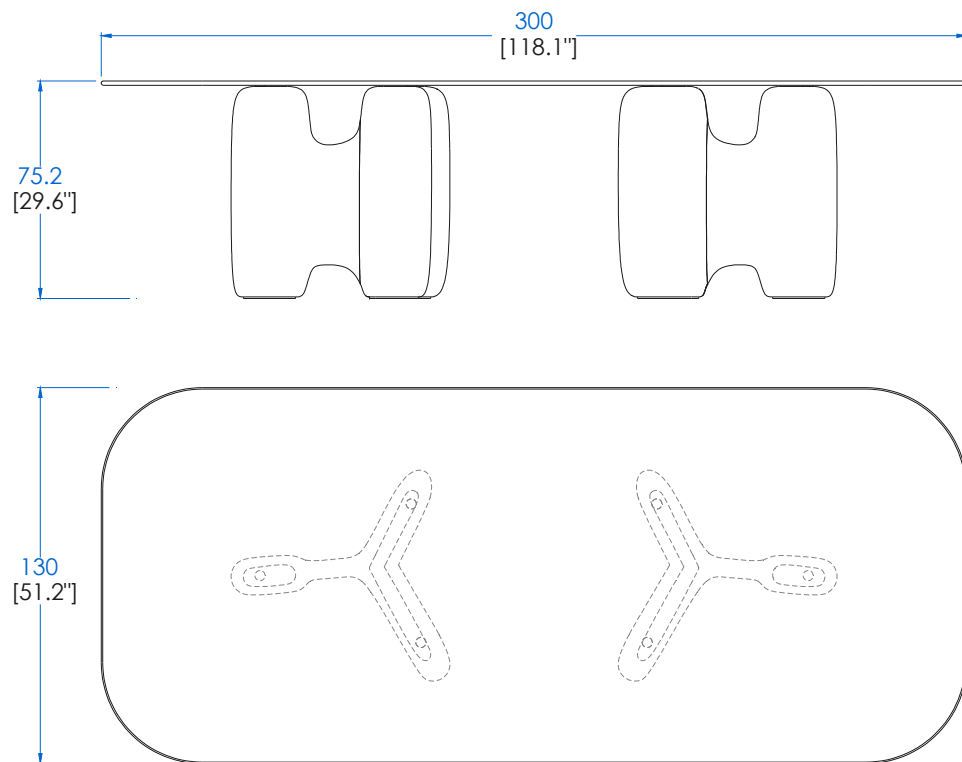

Collection RIO IPANEMA

rochebobois
PARIS

design Bruno Moinard

P.RI.MS03V – Table Repas Rectangulaire - Plateau Verre Trempé - L300 H75,2 P130 cm
Plateau fixe verre trempé ép. 15mm, 2 piétements chêne massif défibré teinté (nombreuses teintes).

P.RI.MS03V – Rectangular Dining Table - Top in Tempered Glass - L118,1" H29,6" P51,2"
Fixed top in 15mm-thick tempered glass, base in defibered solid oak (many stains available).

P.RI.MS03V – Mesa de Comedor Rectangular - Sobre de Cristal Templado
Sobre fijo de cristal Templado gr. 15 mm, 2 patas de roble macizo desfibrado tintado (muchos colores).

P.RI.MS03V – Table Repas Rectangulaire - Plateau Verre Extra-Clair - L300 H75,2 P130 cm
Plateau fixe verre extra-clair ép. 15mm, 2 piétements chêne massif défibré teinté (nombreuses teintes).

P.RI.MS03V – Rectangular Dining Table - Top in Extra Clear Glass - L118,1" H29,6" P51,2"
Fixed top in 15mm-thick extra clear glass, 2 bases in defibered solid oak (many stains available).

P.RI.MS03V – Mesa de Comedor Rectangular - Sobre de Cristal Extra-Claro
Sobre fijo de cristal extra claro gr. 15 mm, 2 patas de roble macizo desfibrado tintado (muchos colores).