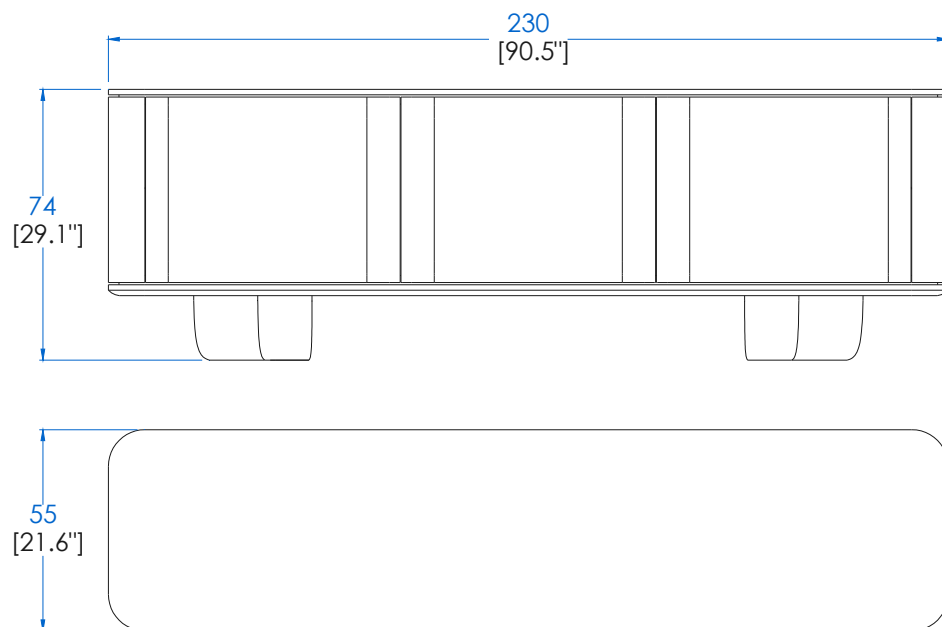

Collection RIO IPANEMA

rochebobois
PARIS

design Bruno Moinard

P.RI.AP01 – Buffet 3 Portes, sans éclairage - L230 H74 P55 cm

3 Portes bois avec système touche-lâche et charnières invisibles avec frein, 3 étagères vitrées amovibles (taquets). Structure médium plaqué chêne défibré, piètement chêne massif défibré.

P.RI.AP01 – Sideboard 3 Door, without lighting - L90,5" H29,1" P21,6"

3 Doors in wood with push-to-open mechanism and concealed hinges with brake, 3 removable glass shelves (pegs). Structure in defibered oak veneer on MDF, base in defibered solid oak.

P.RI.AP01 – Aparador 3 Puertas, sin iluminación

3 Puertas de madera con sistema push-open y bisagras invisibles con freno, 3 estantes de cristal extraíbles (listones). Estructura en médium chapado de roble desfibrado, patas de roble macizo desfibrado.