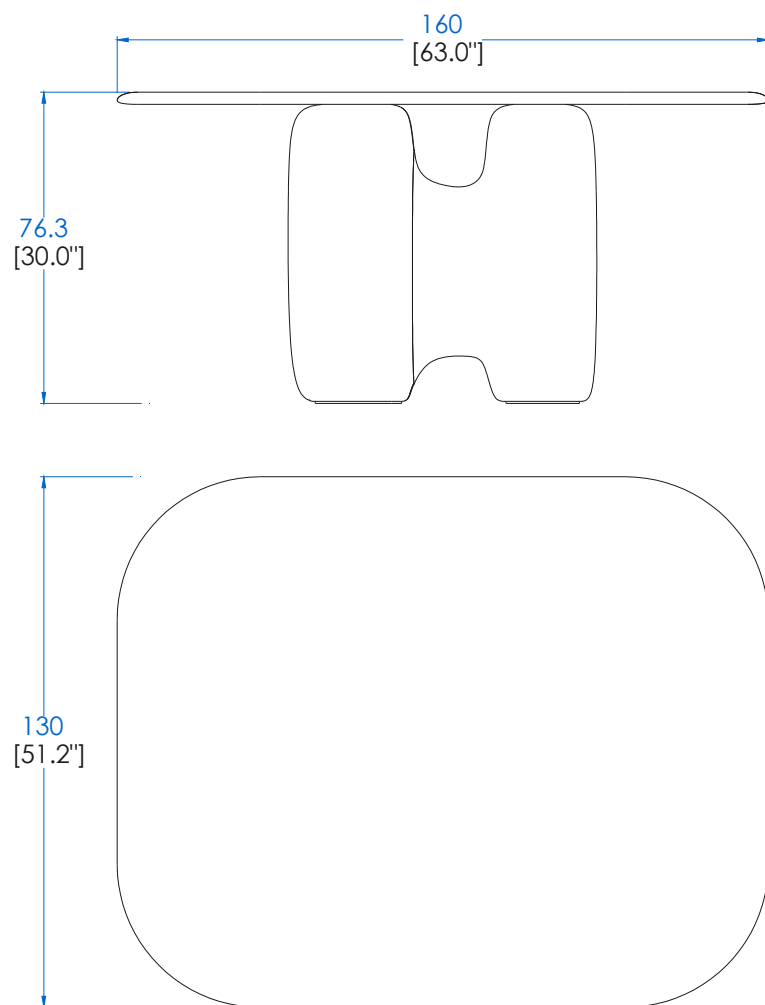

Table Repas Rectangulaire – Rectangular Dining Table – Mesa de Comedor Rectangular

Collection RIO IPANEMA

rochebobois
PARIS

design Bruno Moinard

P.RI.MS01 – Table Repas Rectangulaire - Plateau Laqué - L160 H76,3 P130 cm

Plateau fixe laqué (nombreux coloris), piètement chêne massif défibré teinté (nombreuses teintes).

P.RI.MS01 – Rectangular Dining Table - Lacquered Top - L63" H30" P51,2"

Fixed lacquered top (many colours available), base in stained defibered solid oak (many stains available).

P.RI.MS01 – Mesa de Comedor Rectangular - Sobre Lacado

Sobre fijo lacado (numerosos colores), pata de roble macizo desfibrado tintado (numerosos tintes).