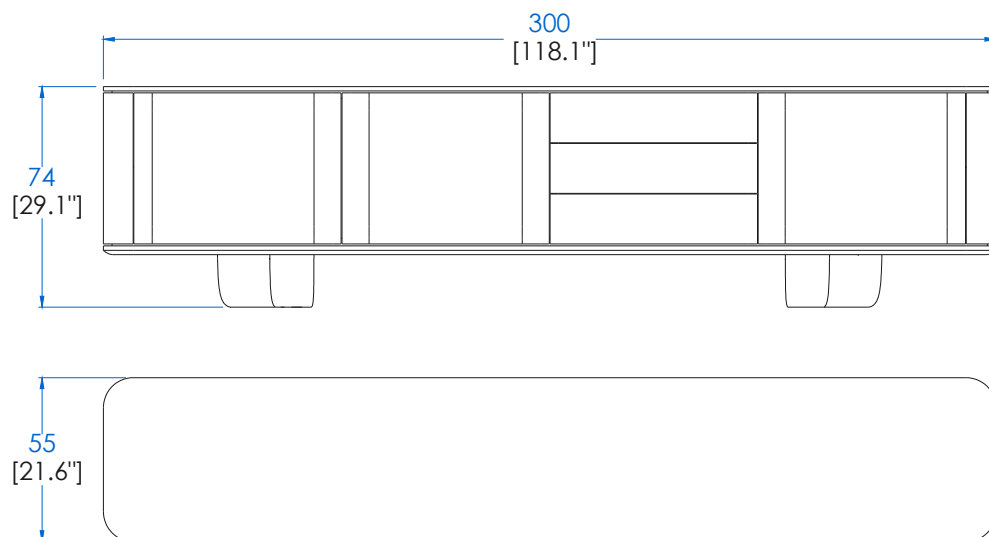

Collection RIO IPANEMA

rochebobois
PARIS

design Bruno Moinard

P.RI.AP02 – Buffet 3 Portes, 3 Tiroirs, sans éclairage - L300 H74 P55 cm

3 Portes, 3 tiroirs bois avec système touche-lâche et charnières invisibles avec frein, 3 étagères vitrées amovibles (taquets). Structure médium plaqué chêne défibré, piètement chêne massif défibré.

P.RI.AP02 – Sideboard 3 Door, 3 Drawers, without lighting - L118,1" H29,1" P21,6"

3 Doors, 3 drawers in wood with push-to-open mechanism and concealed hinges with brake, 3 removable glass shelves (pegs). Structure in defibered oak veneer on MDF, base in defibered solid oak.

P.RI.AP02 – Aparador 3 Puertas, 3 Cajones, sin iluminación

3 Puertas, 3 cajones de madera con sistema push-open y bisagras invisibles con freno, 3 estantes de cristal extraíbles (listones). Estructura en médium chapado de roble desfibrado, patas de roble macizo desfibrado.