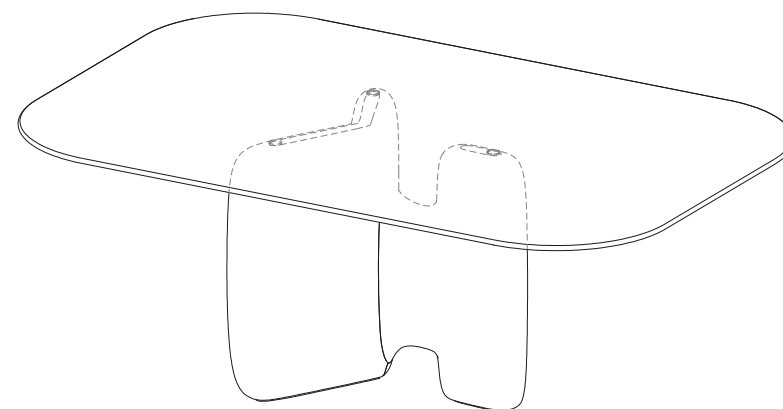

Collection RIO IPANEMA

rochebobois
PARIS

design Bruno Moinard

P.RI.MS02V – Table Repas Rectangulaire - Plateau Verre Trempé - L200 H75,2 P130 cm
Plateau fixe verre trempé ép. 15mm, piètement chêne massif défibré teinté (nombreuses teintes).

P.RI.MS02V – Rectangular Dining Table - Top in Tempered Glass - L78,7" H29,6" P51,2"
Fixed top in 15mm-thick tempered glass, base in defibered solid oak (many stains available).

P.RI.MS02V – Mesa de Comedor Rectangular - Sobre de Cristal Templado
Sobre fijo de cristal Templado gr. 15 mm, base de roble macizo desfibrado tintado (muchos colores).

P.RI.MS02V – Table Repas Rectangulaire - Plateau Verre Extra-Clair - L200 H75,2 P130 cm
Plateau fixe verre extra-clair ép. 15mm, piètement chêne massif défibré teinté (nombreuses teintes).

P.RI.MS02V – Rectangular Dining Table - Top in Extra Clear Glass - L78,7" H29,6" P51,2"
Fixed top in 15mm-thick extra clear glass, base in defibered solid oak (many stains available).

P.RI.MS02V – Mesa de Comedor Rectangular - Sobre de Cristal Extra-Claro
Sobre fijo de cristal extra claro grosor 15 mm, pata de roble macizo desfibrado tintado (muchos colores).