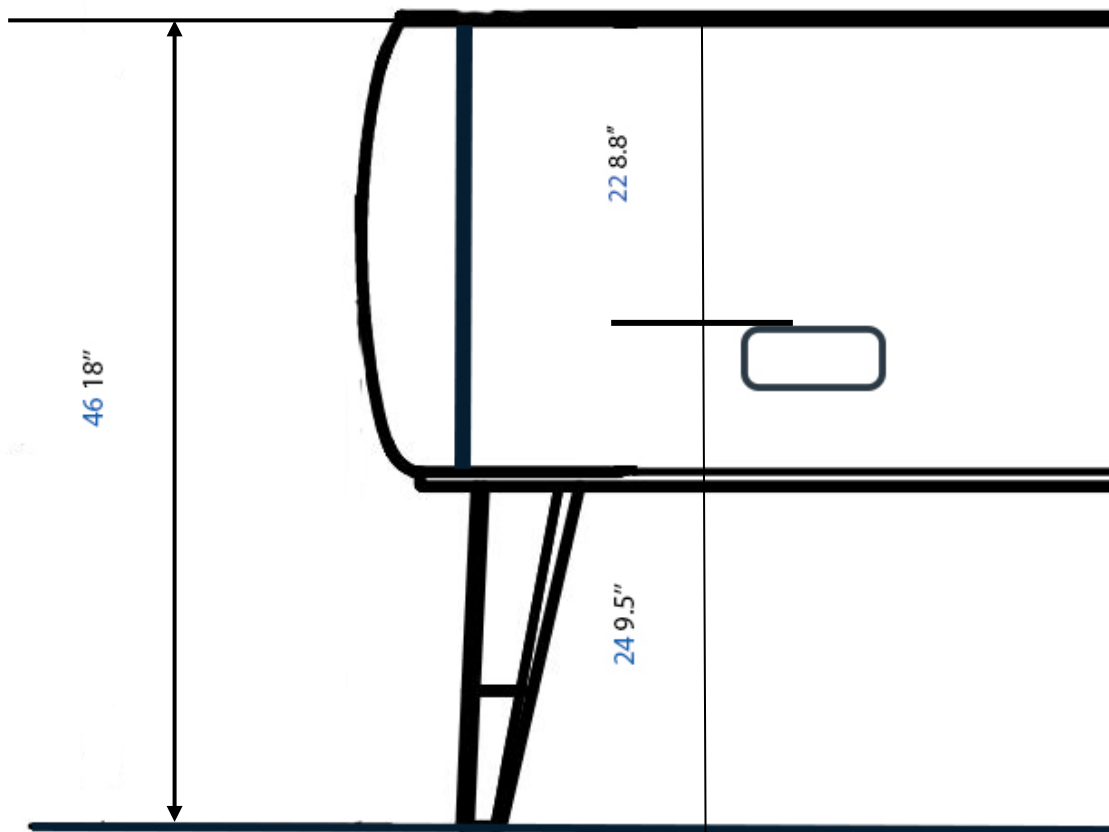

Collection EDEN ROCK

design Sacha LAKIC