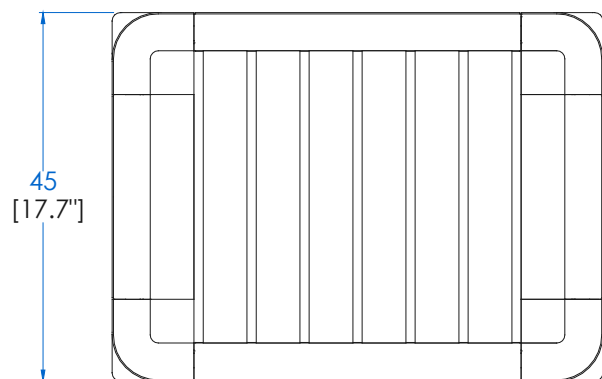

Collection AUREA

rochebobois
PARIS

design Sacha Lakic

Banc – Bench – Banco

Collection AUREA

rochebobois
PARIS

design Sacha Ladic

P.MN.BC01 – Banc – L60 H45 P45 cm