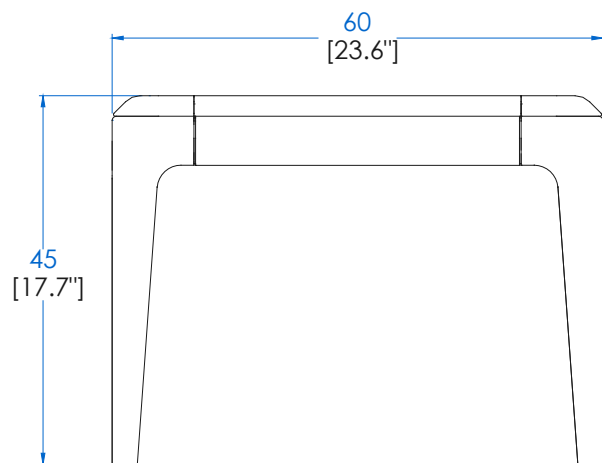

Collection AUREA

rochebobois
PARIS

design Sacha Lakic

Banc – Bench – Banco

Collection AUREA

rochebobois
PARIS

design Sacha Ladic

P.MN.BC01 – Banc – L60 H45 P45 cm