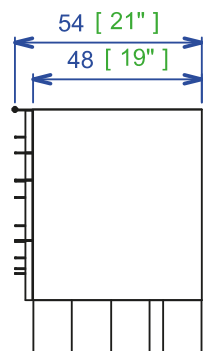

Collection COLORS

rochebobois
PARIS

design Fabrice BERRUX

COL 32 - Buffet - L220,00 H70,00 P53,60 cm

2 portes et 4 tiroirs, structure en panneaux de particules plaqués chêne naturel, poignées en aluminium et piétements acier laqués noir ou blanc mat. Composition au choix de 4 teintes (maximum) parmi les 14 disponibles.
Finitions : se référer au panel d'échantillons

COL 32 - Sideboard - L86" H27" P21"

2 doors, 4 drawers, frame in panels made of natural oak veneer. Handle in aluminium, legs in steel black and white mat lacquered. 4 stains maximum
Finishes: please, see the sample set

COL 32 - Aparador

2 puertas 4 cajones, estructuras de paneles de particulas chapados roble natural. Tiradores de aluminio y patas de acero lacados negro o blanco mate, 4 tintas maximo
Acabados : refreirse a las muestras