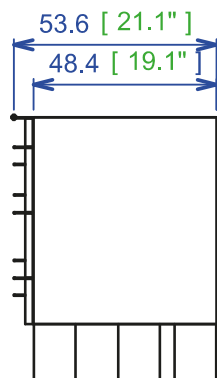

Collection COLORS

rochebobois
PARIS

design Fabrice BERRUX

COL 33 - Buffet - L164,70 H70,00 P53,60 cm

2 portes et 4 tiroirs, structure en panneaux de particules plaqués chêne naturel, poignées en aluminium et piétements acier laqués noir ou blanc mat. Composition au choix de 4 teintes (maximum) parmi les 14 disponibles.

Finitions : se référer au panel d'échantillons

COL 33 - Sideboard - L64,8" H27" P21"

2 doors, 4 drawers, frame in panels made of natural oak veneer. Handle in aluminium, legs in steel black and white mat lacquered. 4 stains maximum

Finishes: please, see the sample set

COL 33 - Aparador

2 puertas 4 cajones, estructuras de paneles de particulas chapados roble natural. Tiradores de aluminio y patas de acero lacados negro o blanco mate, 4 tintas maximo

Acabados : refreirse a las muestras