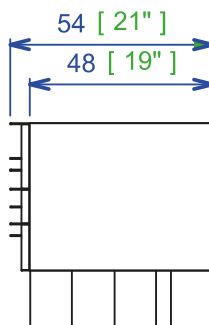

Meuble TV - TV Unit - Mueble TV

Collection COLORS

rochebobois
PARIS

design Fabrice BERRUX

COL 11 - Meuble TV - L220,00 H54,50 P53,60 cm

2 portes, 1 tiroir et 1 abattant, structure en panneaux de particules plaqués chêne naturel, poignées en aluminium et piétements acier laqués noir ou blanc mat. Composition au choix de 4 teintes (maximum) parmi les 14 disponibles.

Finitions : se référer au panel d'échantillons

COL 11 - TV Unit - L86" H21" P21"

2 doors, 1 drawer and 1 flap, frame in panel made of natural oak veneer. Handle in aluminium, legs in steel black and white mat lacquered, 4 stains maximum

Finishes: Please see the sample set

COL 11 - Mueble TV

2 puertas, 1 cajon, 1 abatible de tejido. estructuras de paneles de particulas chapados roble natural. Tiradores de aluminio y patas de acero lacados negro o blanco mate.

Acabados : refreirse a las muestras

TU117