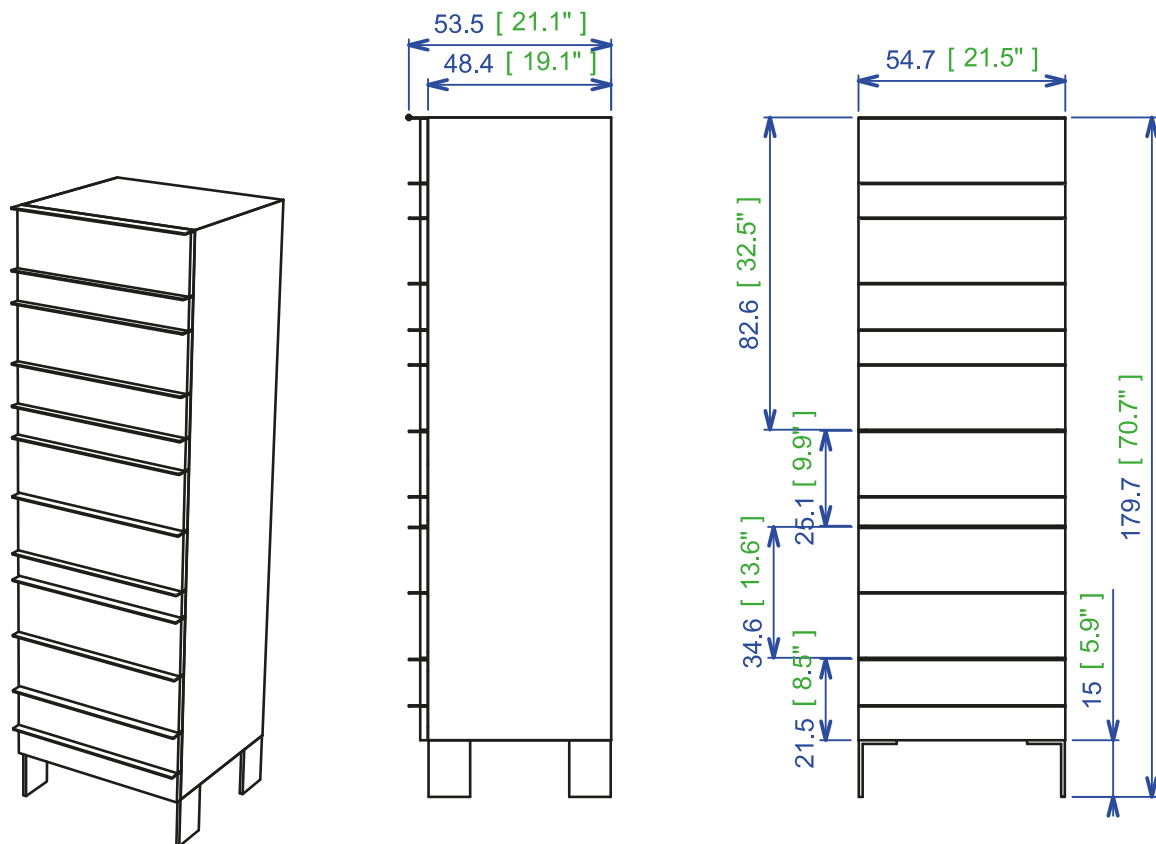

Collection COLORS

rochebobo
PARIS

design Fabrice BERRUX

COL 59 - Colonne - L54,70 H179,70 P53,50 cm

2 portes, 1 tiroir et 1 abattant, structure en panneaux de particules plaqués chêne naturel, poignées en aluminium et piétements acier laqués noir ou blanc mat. Composition au choix de 4 teintes (maximum) parmi les 14 disponibles.

Finitions : se référer au panel d'échantillons

COL 59 - Column - L21,5" H70,7" P21,1"

Column with 1 door and 3 drawers, structure in natural oak veneer on particle board. Handles in aluminum and legs in steel with black lacquer finish (or matte white finish).

Finishes: Please see the sample set

COL 59 - Columna

1 puerta, 3 cajones. Estructura en paneles de partículas chapadas roble natural. Tiradores en aluminio y pata en acero lacado negro o blanco mate.

Acabados : referirse a las muestras