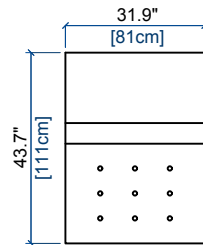

height: 27.6"/40.2" [70/102 cm]
seat height: 16.9" [43 cm]
arm width: 15" [38 cm]

27 BATARD 2 PL ACC. GAU. (EN 2 PARTIES) - FULL RELAX
2-SEAT 1-ARM UNIT LEFT ARM. (IN 2 PARTS) - FULL RELAX
BATARD 2 PL. APOY. IZQU. (EN 2 PARTES) - FULL RELAX

height: 27.6"/40.2" [70/102 cm]
seat height: 16.9" [43 cm]
arm width: 15" [38 cm]

26 BATARD 2 PL ACC. DR. (EN 2 PARTIES) - FULL RELAX
2-SEAT 1-ARM UNIT RIGHT ARM. (IN 2 PARTS) - FULL RELAX
BATARD 2 PL. APOY. DER. (EN 2 PARTES) - FULL RELAX

28 BATARD 1 PL. ACC. DROIT - FULL RELAX
1-SEAT 1-ARM UNIT RIGHT ARM. - FULL RELAX
BATARD 1 PL. APOY. DER. - FULL RELAX

29P PETIT BATARD 1 PL. ACC. GAUCHE - FULL RELAX
SMALL 1-SEAT 1-ARM UNIT LEFT ARM. - FULL RELAX
PEQUEÑO BATARD 1 PL. APOY. IZQU. - FULL RELAX

design Sacha LAKIC

01 CHAUFFEUSE - FULL RELAX
ARMLESS CHAIR - FULL RELAX
CHAUFFEUSE - FULL RELAX

height: 27.6"/40.2" [70/102 cm]
seat height: 16.9" [43 cm]

03 PETIT CHAUFFEUSE - FULL RELAX
SMALL ARMLESS CHAIR - FULL RELAX
PEQUEÑA CHAUFFEUSE - FULL RELAX