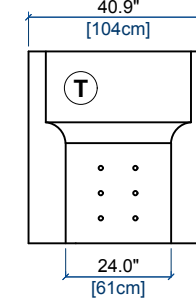

CINETIQUE 2 - FULL RELAX

design Sacha LAKIC

GRAND CANAPE 3 PLACES (EN 2 PARTIES) - FULL RELAX
LARGE 3-SEAT SOFA (IN 2 PARTS) - FULL RELAX
GRAN SOFA 3 PLAZAS (EN 2 PARTES) - FULL RELAX

height: 27.6"/40.2" [70/102 cm]
seat height: 16.9" [43 cm]
arm width: 15" [38 cm]

CANAPE 3 PLACES (EN 2 PARTIES) - FULL RELAX
3-SEAT SOFA (IN 2 PARTS) - FULL RELAX
SOFA 3 PLAZAS (EN 2 PARTES) - FULL RELAX

height: 27.6"/40.2" [70/102 cm]
seat height: 16.9" [43 cm]
arm width: 15" [38 cm]

CANAPE 2.5 PLACES (EN 2 PARTIES) - FULL RELAX
2.5-SEAT SOFA (IN 2 PARTS) - FULL RELAX
SOFA 2.5 PLAZAS (EN 2 PARTES) - FULL RELAX

height: 27.6"/40.2" [70/102 cm]
seat height: 16.9" [43 cm]
arm width: 15" [38 cm]

FAUTEUIL - FULL RELAX
ARMCHAIR - FULL RELAX
SILLON - FULL RELAX

height: 27.6"/40.2" [70/102 cm]
seat height: 16.9" [43 cm]
arm width: 8.8" [21.5 cm]

63 BATARD 2,5 PL. ACC. GAUCHE (EN 2 PARTIES) - FULL RELAX
2.5-SEAT 1-ARM UNIT LEFT ARM. T (IN 2 PARTS) - FULL RELAX
BATARD 2,5 PL. APOY. IZQ. (EN 2 PARTES) - FULL RELAX