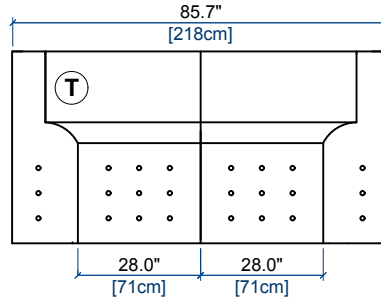

CINETIQUE 2 - FULL RELAX

design Sacha LAKIC

GRAND CANAPE 3 PLACES (EN 2 PARTIES) - FULL RELAX
LARGE 3-SEAT SOFA (IN 2 PARTS) - FULL RELAX
GRAN SOFA 3 PLAZAS (EN 2 PARTES) - FULL RELAX

height: 27.6"/40.2" [70/102 cm]
seat height: 16.9" [43 cm]
arm width: 15" [38 cm]

CANAPE 3 PLACES (EN 2 PARTIES) - FULL RELAX
3-SEAT SOFA (IN 2 PARTS) - FULL RELAX
SOFA 3 PLAZAS (EN 2 PARTES) - FULL RELAX

height: 27.6"/40.2" [70/102 cm]
seat height: 16.9" [43 cm]
arm width: 15" [38 cm]

CANAPE 2.5 PLACES (EN 2 PARTIES) - FULL RELAX
2.5-SEAT SOFA (IN 2 PARTS) - FULL RELAX
SOFA 2.5 PLAZAS (EN 2 PARTES) - FULL RELAX

height: 27.6"/40.2" [70/102 cm]
seat height: 16.9" [43 cm]
arm width: 15" [38 cm]