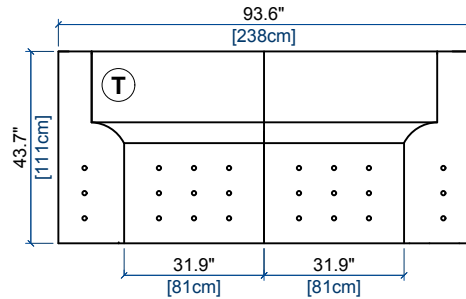

CINETIQUE 2 - FULL RELAX

design Sacha LAKIC

GRAND CANAPE 3 PLACES (EN 2 PARTIES) - FULL RELAX
LARGE 3-SEAT SOFA (IN 2 PARTS) - FULL RELAX
GRAN SOFA 3 PLAZAS (EN 2 PARTES) - FULL RELAX

height: 27.6"/40.2" [70/102 cm]
seat height: 16.9" [43 cm]
arm width: 15" [38 cm]

CANAPE 3 PLACES (EN 2 PARTIES) - FULL RELAX
3-SEAT SOFA (IN 2 PARTS) - FULL RELAX
SOFA 3 PLAZAS (EN 2 PARTES) - FULL RELAX

height: 27.6"/40.2" [70/102 cm]
seat height: 16.9" [43 cm]
arm width: 15" [38 cm]

CANAPE 2.5 PLACES (EN 2 PARTIES) - FULL RELAX
2.5-SEAT SOFA (IN 2 PARTS) - FULL RELAX
SOFA 2.5 PLAZAS (EN 2 PARTES) - FULL RELAX

height: 27.6"/40.2" [70/102 cm]
seat height: 16.9" [43 cm]
arm width: 15" [38 cm]