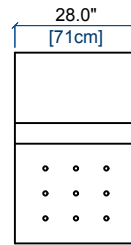

28 BATARD 1 PL. ACC. DROIT - FULL RELAX
1-SEAT 1-ARM UNIT RIGHT ARM. - FULL RELAX
BATARD 1 PL. APOY. DER. - FULL RELAX

29P PETIT BATARD 1 PL. ACC. GAUCHE - FULL RELAX
SMALL 1-SEAT 1-ARM UNIT LEFT ARM. - FULL RELAX
PEQUEÑO BATARD 1 PL. APOY. IZQU. - FULL RELAX

28P PETIT BATARD 1 PL. ACC. DROIT - FULL RELAX
SMALL 1-SEAT 1-ARM UNIT RIGHT ARM. - FULL RELAX
PEQUEÑO BATARD 1 PL. APOY. DER. - FULL RELAX

T TÉLÉCOMMANDE
REMOTE CONTROL
MANDO DISTANCIA

CINETIQUE 2 - FULL RELAX

design Sacha LAKIC

01 CHAUFFEUSE - FULL RELAX
ARMLESS CHAIR - FULL RELAX
CHAUFFEUSE - FULL RELAX

height: 27.6"/40.2" [70/102 cm]
seat height: 16.9" [43 cm]

03 PETIT CHAUFFEUSE - FULL RELAX
SMALL ARMLESS CHAIR - FULL RELAX
PEQUEÑA CHAUFFEUSE - FULL RELAX