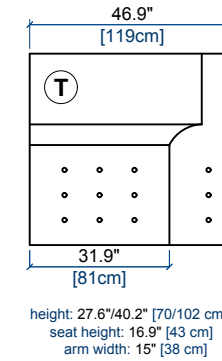

height: 27.6"/40.2" [70/102 cm]
seat height: 16.9" [43 cm]
arm width: 15" [38 cm]

28G BATARD 1 PL ACC. DROIT - FULL RELAX
1-SEAT 1-ARM UNIT RIGHT ARM. - FULL RELAX
BATARD 1 PL. APOY. DER. - FULL RELAX