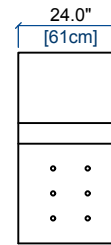

design Sacha LAKIC

01 CHAUFFEUSE - FULL RELAX
ARMLESS CHAIR - FULL RELAX
CHAUFFEUSE - FULL RELAX

height: 27.6"/40.2" [70/102 cm]
seat height: 16.9" [43 cm]

03 PETIT CHAUFFEUSE - FULL RELAX
SMALL ARMLESS CHAIR - FULL RELAX
PEQUEÑA CHAUFFEUSE - FULL RELAX

height: 27.6"/40.2" [70/102 cm]
seat height: 16.9" [43 cm]

3P MINI CHAUFFEUSE - FULL RELAX
MINI ARMLESS CHAIR - FULL RELAX
MINI CHAUFFEUSE - FULL RELAX

height: 27.6"/40.2" [70/102 cm]
seat height: 16.9" [43 cm]