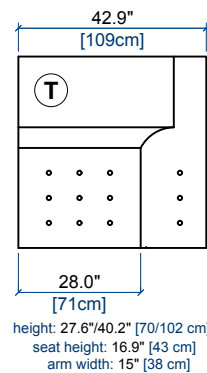

28 BATARD 1 PL. ACC. DROIT - FULL RELAX
1-SEAT 1-ARM UNIT RIGHT ARM. - FULL RELAX
BATARD 1 PL. APOY. DER. - FULL RELAX