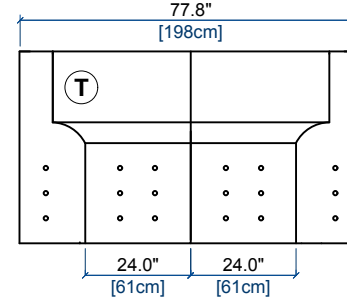

CINETIQUE 2 - FULL RELAX

design Sacha LAKIC

GRAND CANAPE 3 PLACES (EN 2 PARTIES) - FULL RELAX
LARGE 3-SEAT SOFA (IN 2 PARTS) - FULL RELAX
GRAN SOFA 3 PLAZAS (EN 2 PARTES) - FULL RELAX

height: 27.6"/40.2" [70/102 cm]
seat height: 16.9" [43 cm]
arm width: 15" [38 cm]

CANAPE 3 PLACES (EN 2 PARTIES) - FULL RELAX
3-SEAT SOFA (IN 2 PARTS) - FULL RELAX
SOFA 3 PLAZAS (EN 2 PARTES) - FULL RELAX

height: 27.6"/40.2" [70/102 cm]
seat height: 16.9" [43 cm]
arm width: 15" [38 cm]

CANAPE 2.5 PLACES (EN 2 PARTIES) - FULL RELAX
2.5-SEAT SOFA (IN 2 PARTS) - FULL RELAX
SOFA 2.5 PLAZAS (EN 2 PARTES) - FULL RELAX

height: 27.6"/40.2" [70/102 cm]
seat height: 16.9" [43 cm]
arm width: 15" [38 cm]