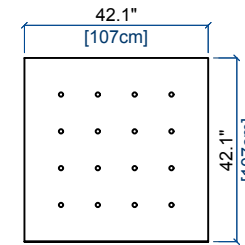

POUF
OTTOMAN
PUF

height: 27.6"/40.2" [70/102 cm]
seat height: 16.9" [43 cm]

T TÉLÉCOMMANDE
REMOTE CONTROL
MANDO DISTANCIA