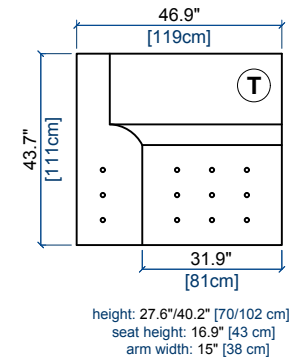

height: 27.6"/40.2" [70/102 cm]
seat height: 16.9" [43 cm]
arm width: 15" [38 cm]

29G BATARD 1 PL ACC. GAUCHE - FULL RELAX
1-SEAT 1-ARM UNIT LEFT ARM. - FULL RELAX
BATARD 1 PL. APOY. IZQU. - FULL RELAX