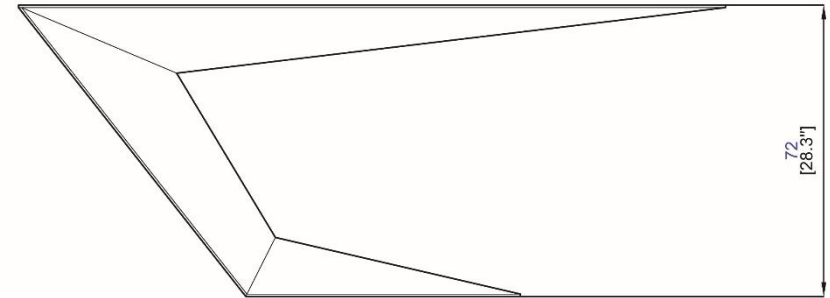

Collection FURTIF

rochebobois
PARIS

design Daniel RODE

Grand Bureau - Petit Bureau:

Structure en MDF laqué mate ou plaqué Alpi® (placage reconstitué).

Avec passe-câble.

Finitions: se référer aux échantillons

Large Desk - Small Desk:

Structure in MDF with lacquer or Alpi® veneer finish (reconstituted wood veneer). Cable hole included.

Finishes: to refer to samples.

Escritorio Grande - Escritorio pequeño

Estructura en MDF lacado o chapado Alpi® (chapado reconstituido).

Con pasa-cable.

Acabados: ver muestrario.