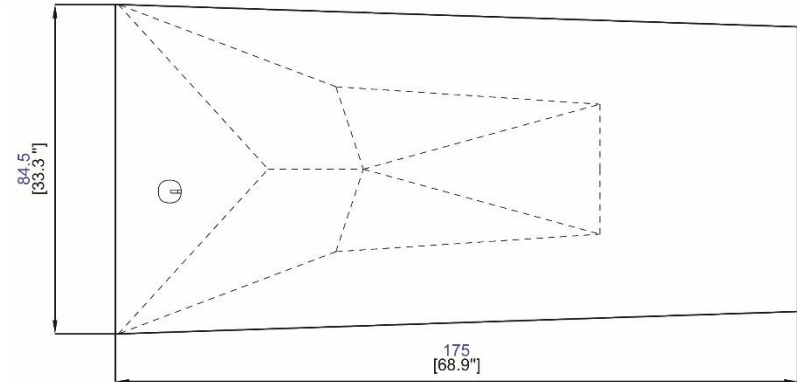

Collection FURTIF

rochebobois
PARIS

design Daniel RODE

Grand Bureau - Petit Bureau:

Structure en MDF laqué mate ou plaqué Alpi® (placage reconstitué).

Avec passe-câble.

Finitions: se référer aux échantillons

Large Desk - Small Desk:

Structure in MDF with lacquer or Alpi® veneer finish (reconstituted wood veneer). Cable hole included.

Finishes: to refer to samples.

Escritorio Grande - Escritorio pequeño

Estructura en MDF lacado o chapado Alpi® (chapado reconstituido).

Con pasa-cable.

Acabados: ver muestrario.