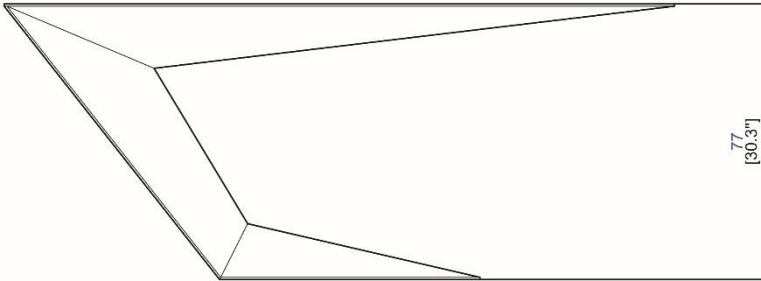

Collection **FURTIF**

rochebobois
PARIS

design Daniel RODE

Bureau - Desk - Despacho

PS511

Collection FURTIF

rochebobois
PARIS

design Daniel RODE