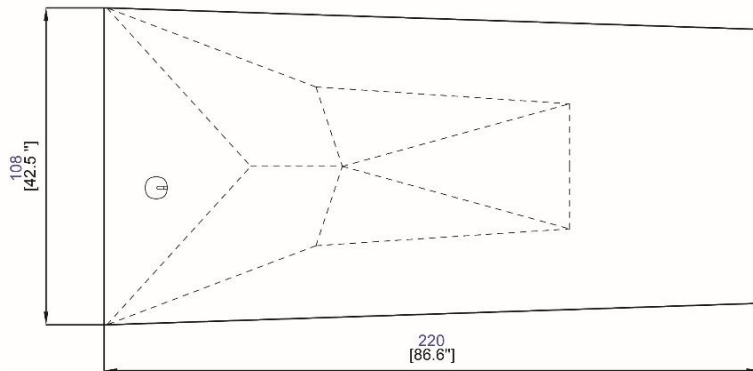

Collection **FURTIF**

rochebobois
PARIS

design Daniel RODE

Bureau - Desk - Despacho

PS511

Collection FURTIF

rochebobois
PARIS

design Daniel RODE