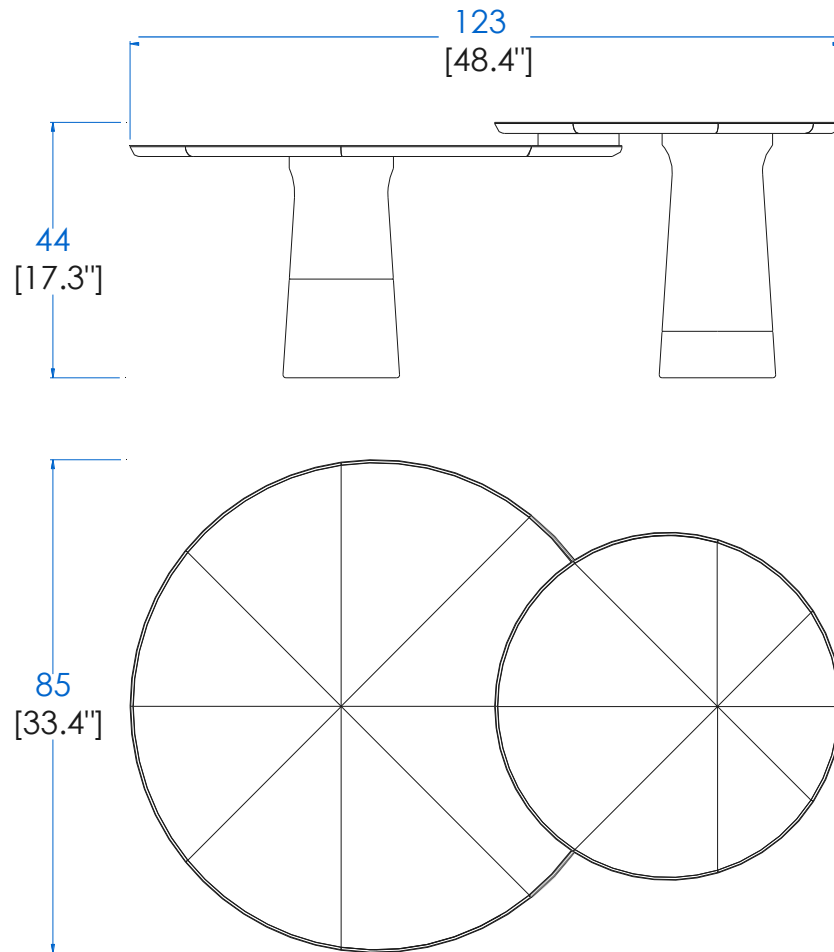

Ensemble 2 Tables Basses – Cocktail Table with 2 Tops – Mesa de Centro con 2 Sobres

Collection COLORADO

rochebobois
PARIS

design Fabrice Berrux

CTMD.MC17 – Ensemble 2 Tables Basses - L123 H44 P85 cm

Avec placage Noyer en soleil désaxé. Piétement en Noyer massif et base en marbre Estremoz. Alaises plateau en Noyer américain massif. Noyer naturel ou Noyer Tabac.

CTMD.MC17 – Cocktail Table with 2 Tops - L48,4" H17,3" P33,5"

Cocktail table with 2 tops in walnut veneer with sun-like pattern, frame and legs in solid walnut. Base in Estremoz marble.

CTMD.MC17 – Mesa de Centro con 2 Sobres

Mesa de centro con dos sobres con chapado nogal en sol descentrado, patas en nogal macizo. Base en mármol Estremoz.