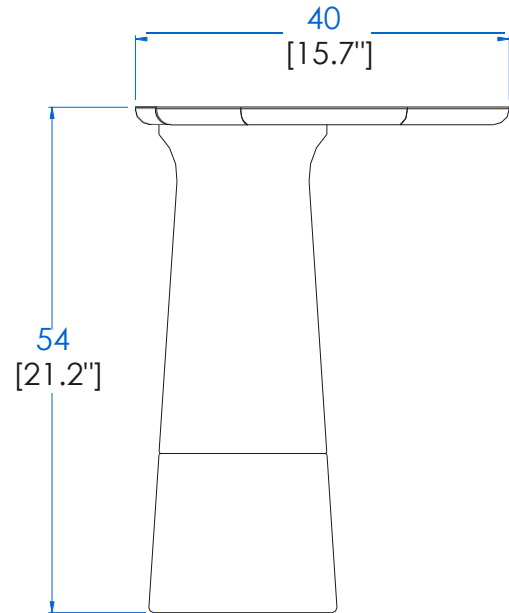

Bout de Canapé – End Table – Mesa de Rincón

Collection COLORADO

rochebobois
PARIS

design Fabrice Berrux

CTMD.MA08 – Bout de canapé - L40 H54 P40 cm

Avec placage Noyer en soleil désaxé. Piétement en Noyer massif et base en marbre Estremoz. Alaises plateau en Noyer américain massif. Noyer naturel ou Noyer Tabac.

CTMD.MA08 – End table - L15,7" H21,2" P15,7"

End table with top in walnut veneer with sun-like pattern, frame and leg in solid walnut. Base in Estremoz marble.

CTMD.MA08 – Mesa de rincón

Mesa de centro sobre con chapado nogal en sol descentrado, pata en nogal macizo. Base en mármol Estremoz.