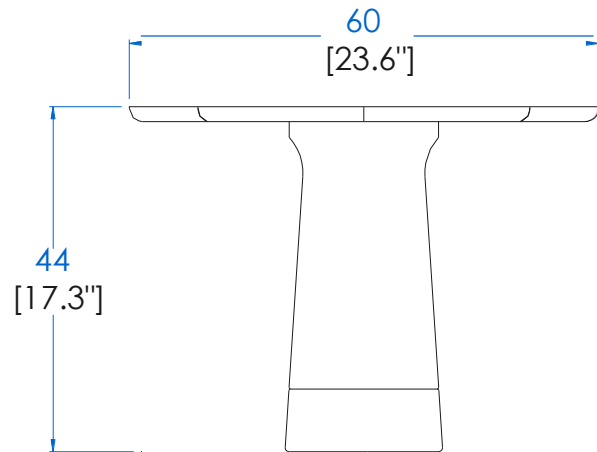

Table Basse à 1 Plateau – Round Cocktail Table – Mesa de Centro Redonda

Collection COLORADO

rochebobois
PARIS

design Fabrice Berrux

CTMD.MC20 – Table Basse à 1 Plateau - L60 H44 P60 cm

Table basse à un plateau avec placage noyer en soleil centré, alaises et pied en noyer massif.
Base en marbre Estremoz.

CTMD.MC20 – Round Cocktail Table - L23,6" H17,3" P23,6"

Round Cocktail Table with top in walnut veneer with sun-like pattern centred, frame and leg in solid walnut. Base in Estremoz marble.

CTMD.MC20 – Mesa de Centro Redonda

Mesa de Centro sobre con chapado nogal en sol centrado, pata en nogal macizo. Base en mármol Estremoz.