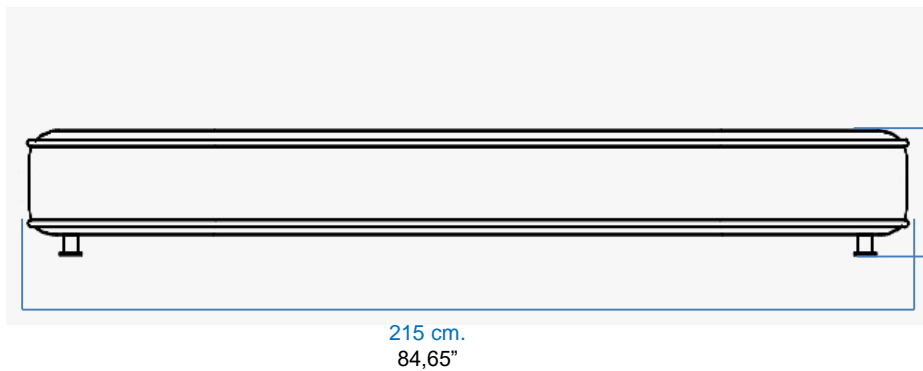

ESCAPADE-LIT

design Zeno NUGARI

CANAPE-LIT 3 PLACES
3 -SEAT SOFA BED
SOFÁ-CAMA 3 PLAZAS